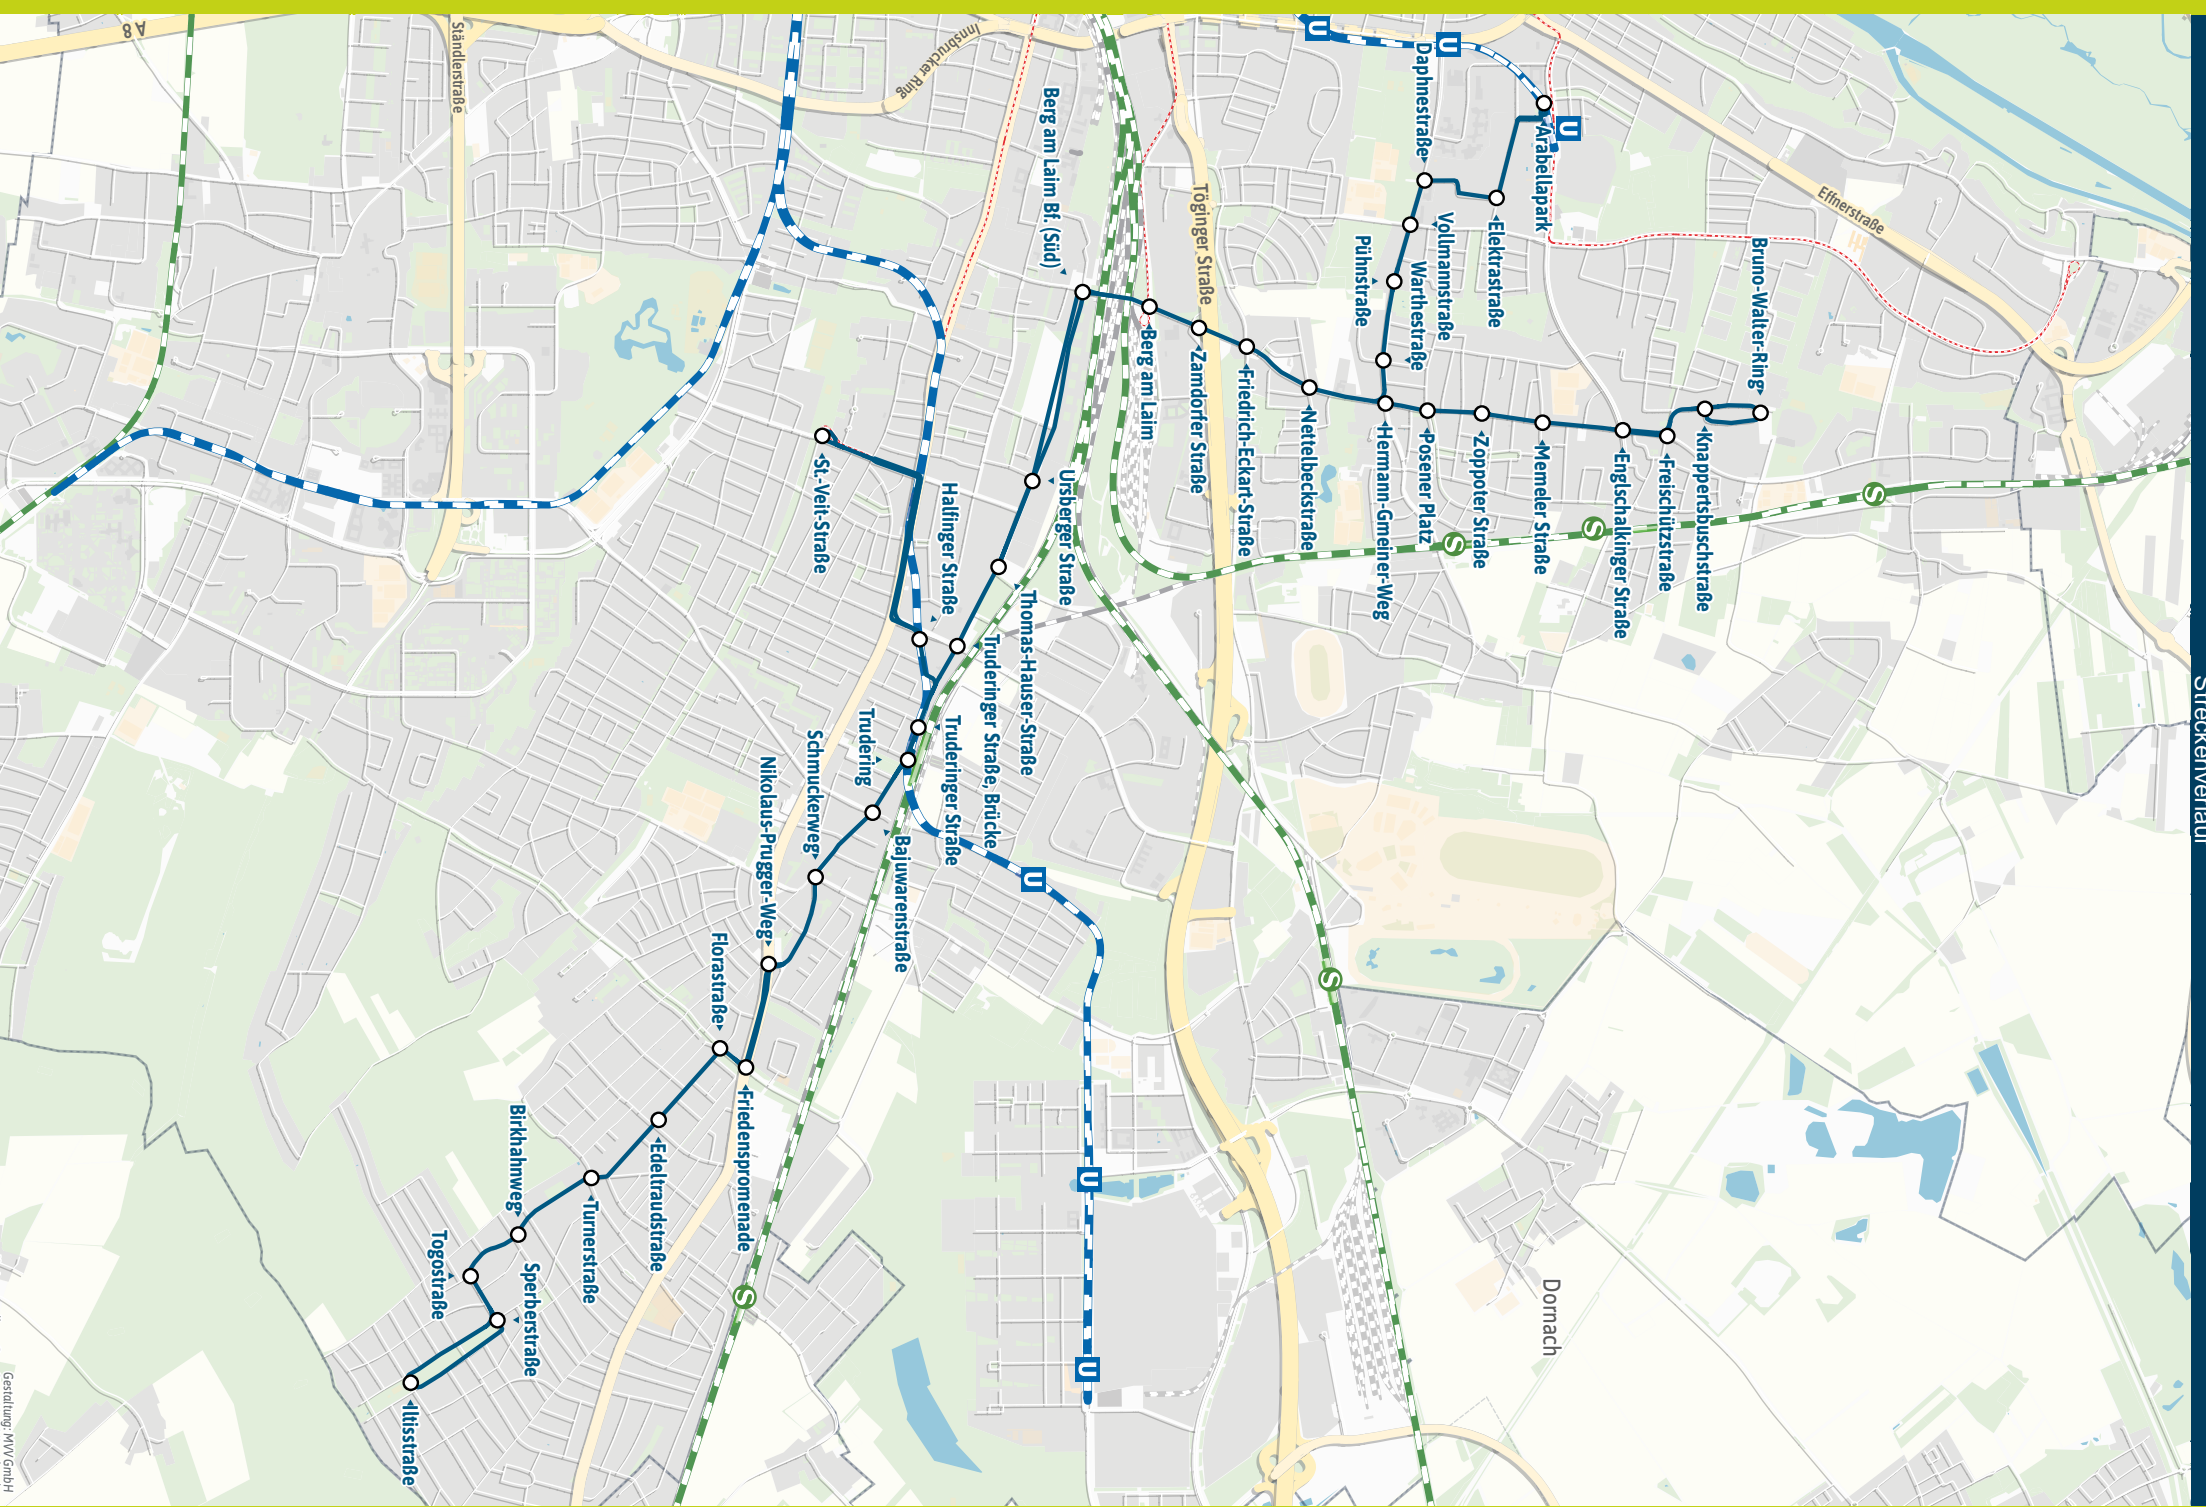

Illtisstraße - Friedenspromenade - Trudering - Berg am Laim - Arbellapark

Table with columns for Zone, Stunde, and time slots (5, 6, 7, 8, 9, 10-12, 13, 14, 15-18, 19, 20, 21, 22-23, 0) for Monday-Friday. Rows list various bus routes and their corresponding arrival times.

Table with columns for Zone, Stunde, and time slots (1, 5, 6, 7, 8-19, 20, 21, 22-23, 0, 1, 5, 6-8, 9, 10-19, 20, 21-23, 0, 1) for Saturday and Sunday/Holidays. Rows list various bus routes and their corresponding arrival times.

Legend for symbols: S (school days), F (school-free days), > (further from Berg am Laim Bf.), 184 (further from Posener Platz).

Ferienfahrplan: 23.12.24 - 03.01.25, 03.03. - 07.03., 14.04. - 25.04., 10.06. - 20.06., 01.08. - 15.09., 03.11. - 07.11. und 19.11.25

Fahrplan als PDF zum Download

Änderungen vorbehalten | mvv-muenchen.de

Münchner Verkehrsgesellschaft mbH 0800 344 22 66 00

Strackenverlauf

Geplante MVV-GmbH